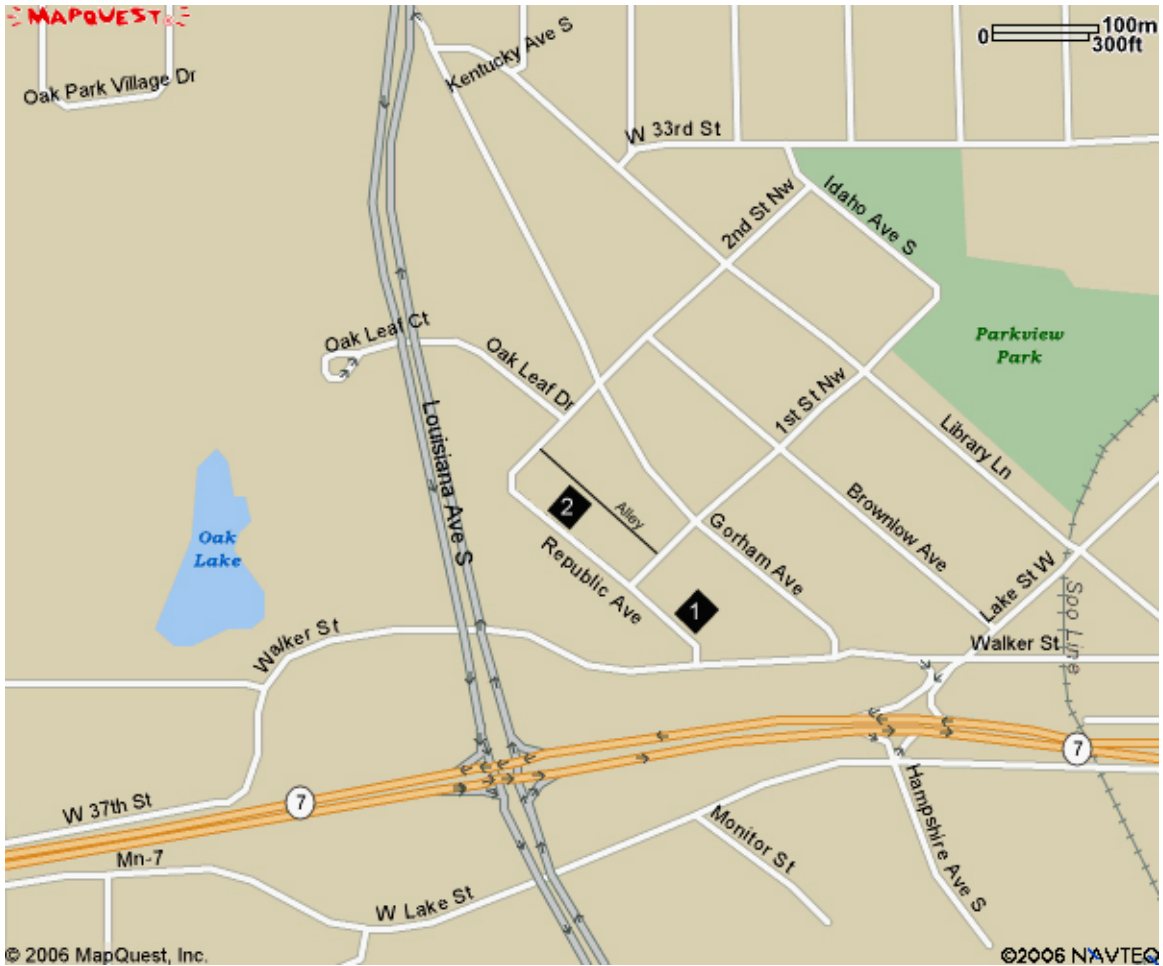

# WAREHOUSE MAP

1 = Ryan Company Office

2 = Ryan Company Warehouse

Our warehouse is located in the Microfac building. The shipping dock is in the back of the building and is accessed via the alley.

Warehouse Address:  
3313 Republic Ave  
St. Louis Park, MN 55426